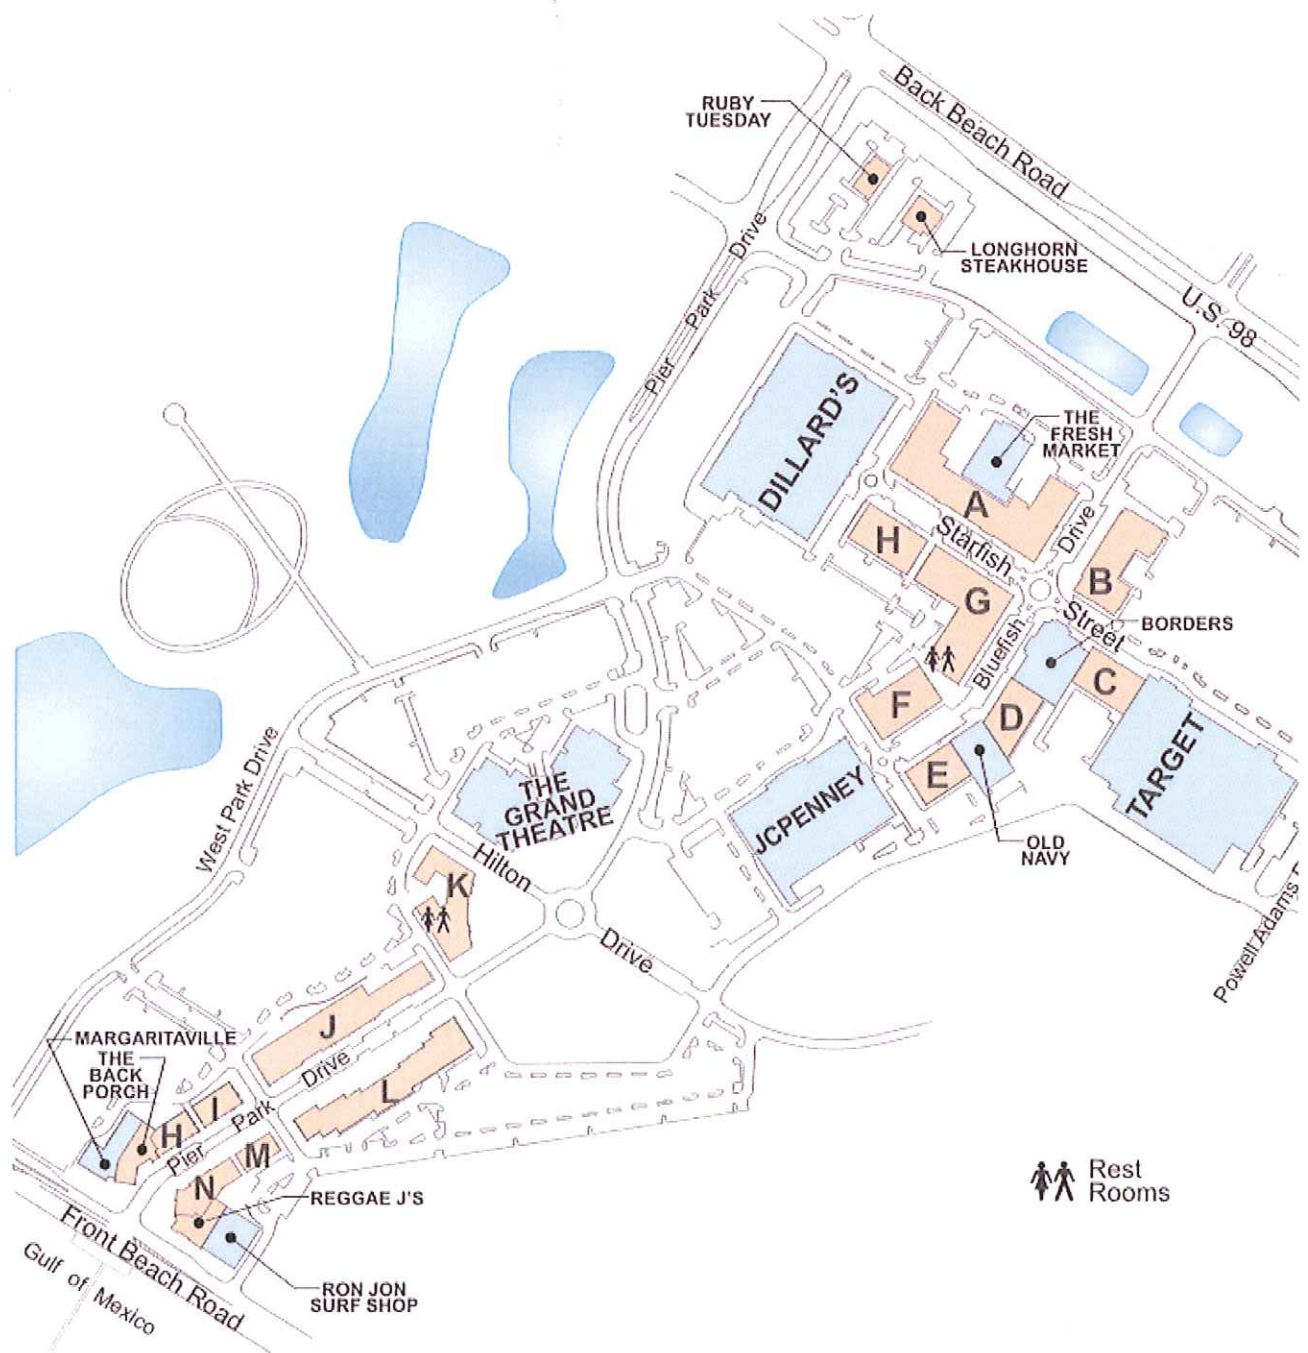

# Pier Park Floorplan

STORE	LOCATION	PHONE
Accessories on the Boardwalk		(850) 230-2949
Aéropostale		
Alltel Wireless Authority		
American Eagle Outfitters		(850) 234-6120
Ann Taylor Loft	15600 Starfish Drive, Suite 140 Panama City Beach, FL 32413	(850) 230-3566
As seen on TV and More	701 Pier Park Drive, Suite 150	(850) 234-6321

Smoothie King	801 Pier Park Drive, Suite 120 Panama City Beach, FL 32413	
Solace Salon and Day Spa - Aveda		(850) 231-6802
Southern Waters Outfitters		
Starbucks Coffee Company		
Sunglass Hut	200 Bluefish Drive, Suite 105	(850) 233-7457
Sunglass World	821 Pier Park Drive, Suite 105 Panama City Beach, FL 32413	(850) 233-4429
SUNSIGHTS by Solstice		(850) 233-3693
Target		
tatoe tots	800 Pier Park Drive, Suite 105	(850) 236-2084
The Grande 16 Theatre		
The Walking Company		(850) 236-3599
Tilly's		(850) 230-2655
Tootsies Orchid Lounge	700 Pier Park, Suite 170	(850) 236-0063
Trader Tom's Shells & Gifts		(850) 236-3464
Tran Fashion	700 Pier Park, Suite 150	(850) 235-9935
Ulta Cosmetics	15565 Starfish Street, Suite 110	(850) 233-4808
Unique Boutique by Irene & Co.	700 Pier Park Drive, Suite 105	(850) 235-0563
Verizon Wireless		(850) 233-4511
Victoria's Secret		(850) 636-3533
Yankee Candle		(850) 234-3656
Zales Jewelers		(850) 230-3707